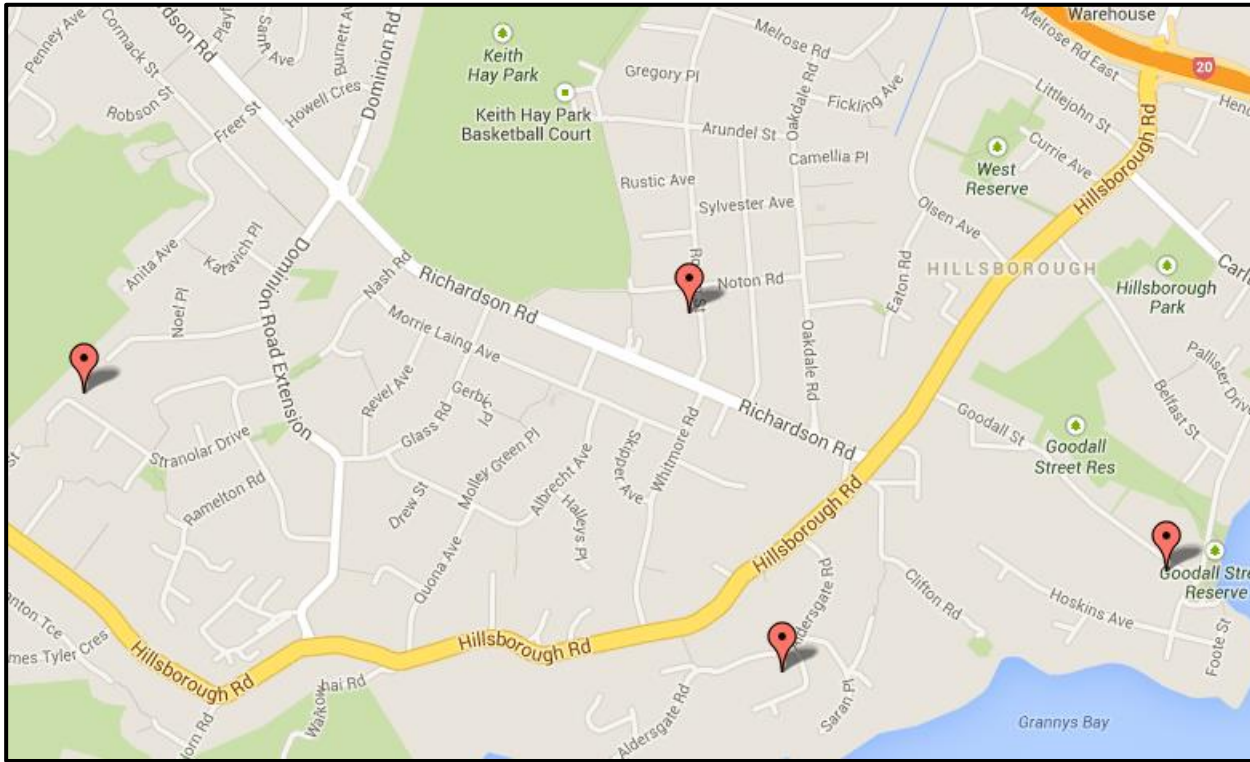

Scarecrow Trail Map 2013

**Red Pins
proudly
sponsored by**

**Blue Pins
proudly
sponsored by**

www.scarecrowfestival.co.nz