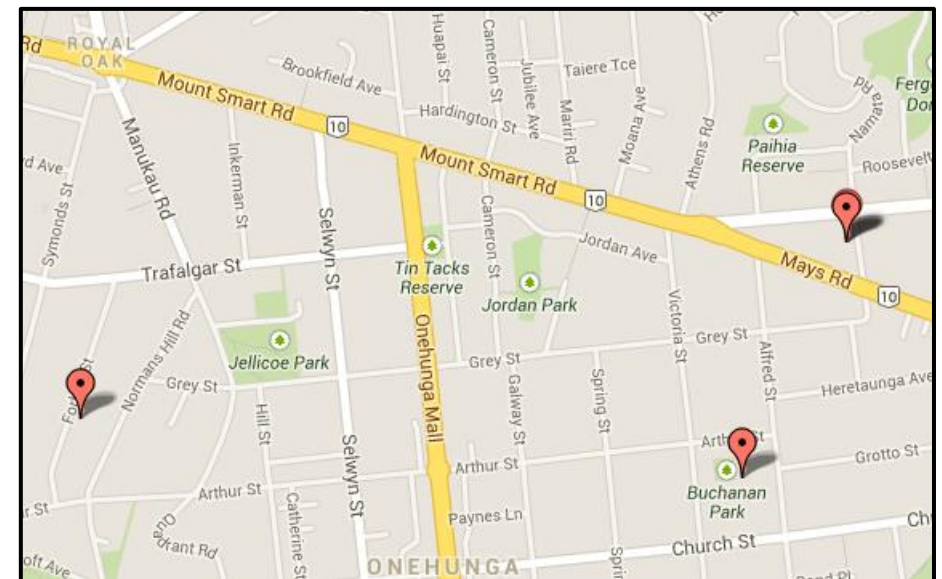

Scarecrow Trail Map 2013

**Red Pins
proudly
sponsored by**

**Blue Pins
proudly
sponsored by**

www.scarecrowfestival.co.nz