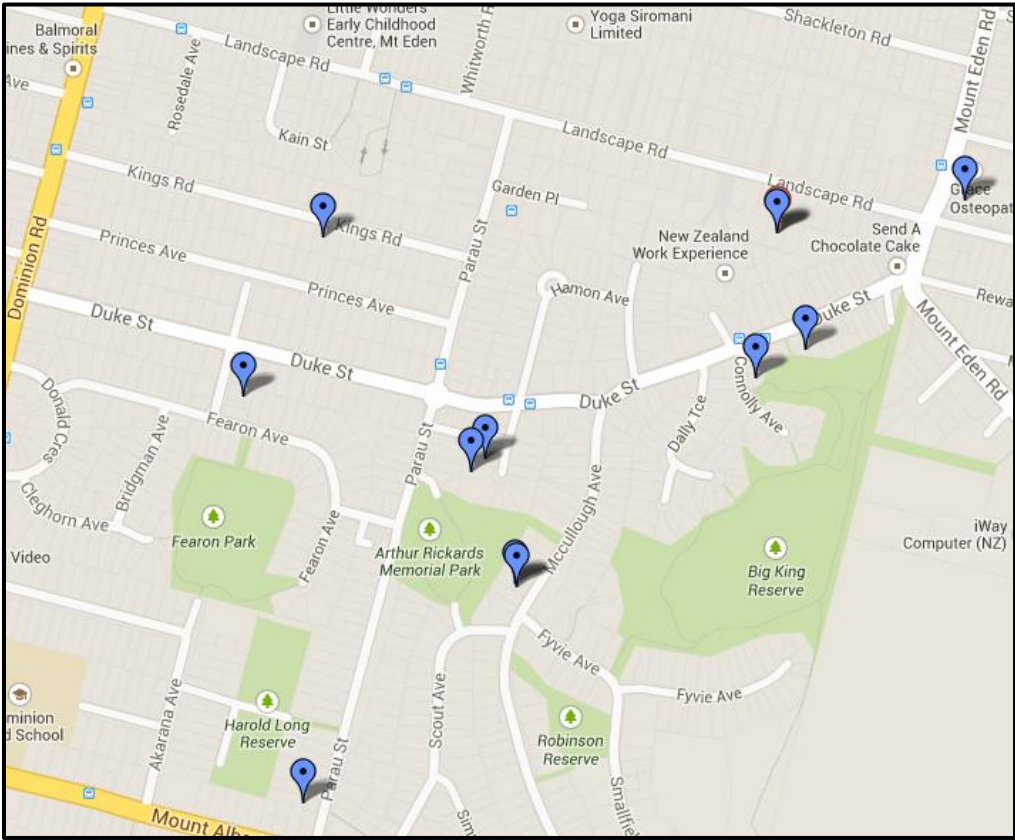

Scarecrow Trail Map 2013

**Red Pins
proudly
sponsored by**

**Blue Pins
proudly
sponsored by**

www.scarecrowfestival.co.nz